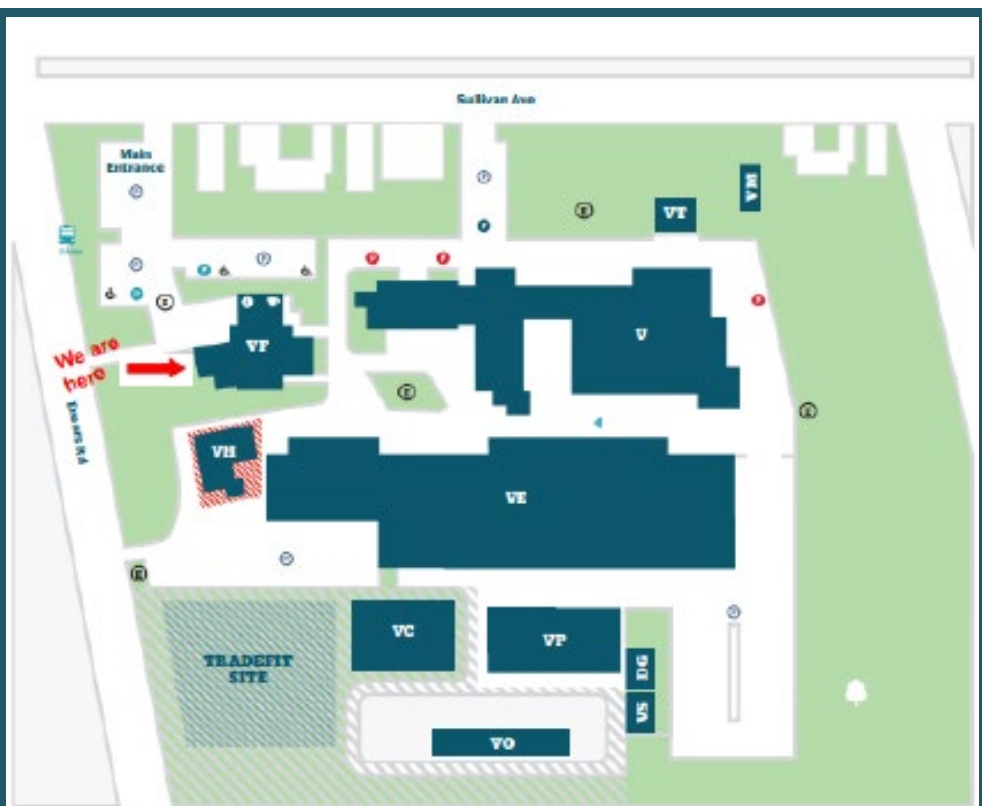

Woolston Campus Ensors Road

V Electrical Trades
Furniture
Joinery / Carpentry
Tutor offices
Administrative offices

VC Plumbing
Welding
Fabrication
Automotive engineering
Auto electrical
Manufacturing
Auto body
Collision repair
Automotive refinishing
Painting
Decorating

VF Student Services
Admissions and Counsellors
Library
Cafe

VT Carpentry barn
Drainlaying barn
Plastering barn
Plumbing barn

VO Live area

VC Carpentry barn

VT Timber store

VS Generic class rooms

KEY

Accessible Carpark

Student/Staff Carpark

Visitor Carpark

Fleet Carpark

Corporate Carpark

Cafe

High Vibe, Safety Zone Area

Allocated GreenSpace

Fenced Off Post-Disaster Area

One Way Traffic

Evacuation Points